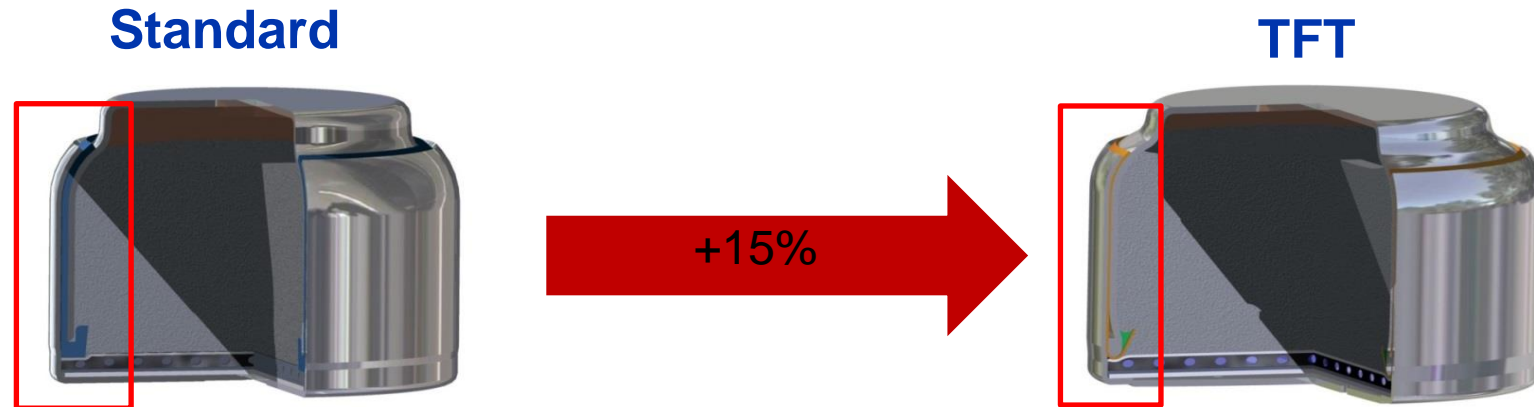

made in germany

made in germany

p675

made in germany

made in germany

power one EVOLUTION – the advantages

EVOLUTION

- **+ 15% longer lifetime**
- Stainless steel housing, 3 fold sealing
- High & stable voltage level
- **Optimized Dial for even more convenient rotatability**
- 100% FSC certified Cardboard
- Long Tab
- Well known power one Comfort Packaging with Quality Seal & recloseable, double layer cardboard

TFT

Thin Foil Technology

- Sealing Technology (TFT) results in significant pure cell design capacity increase
- Advantage which is not achievable by competitors due to proprietary VARTA Technology