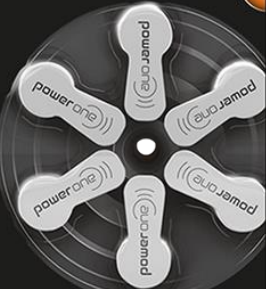

made in germany

made in germany